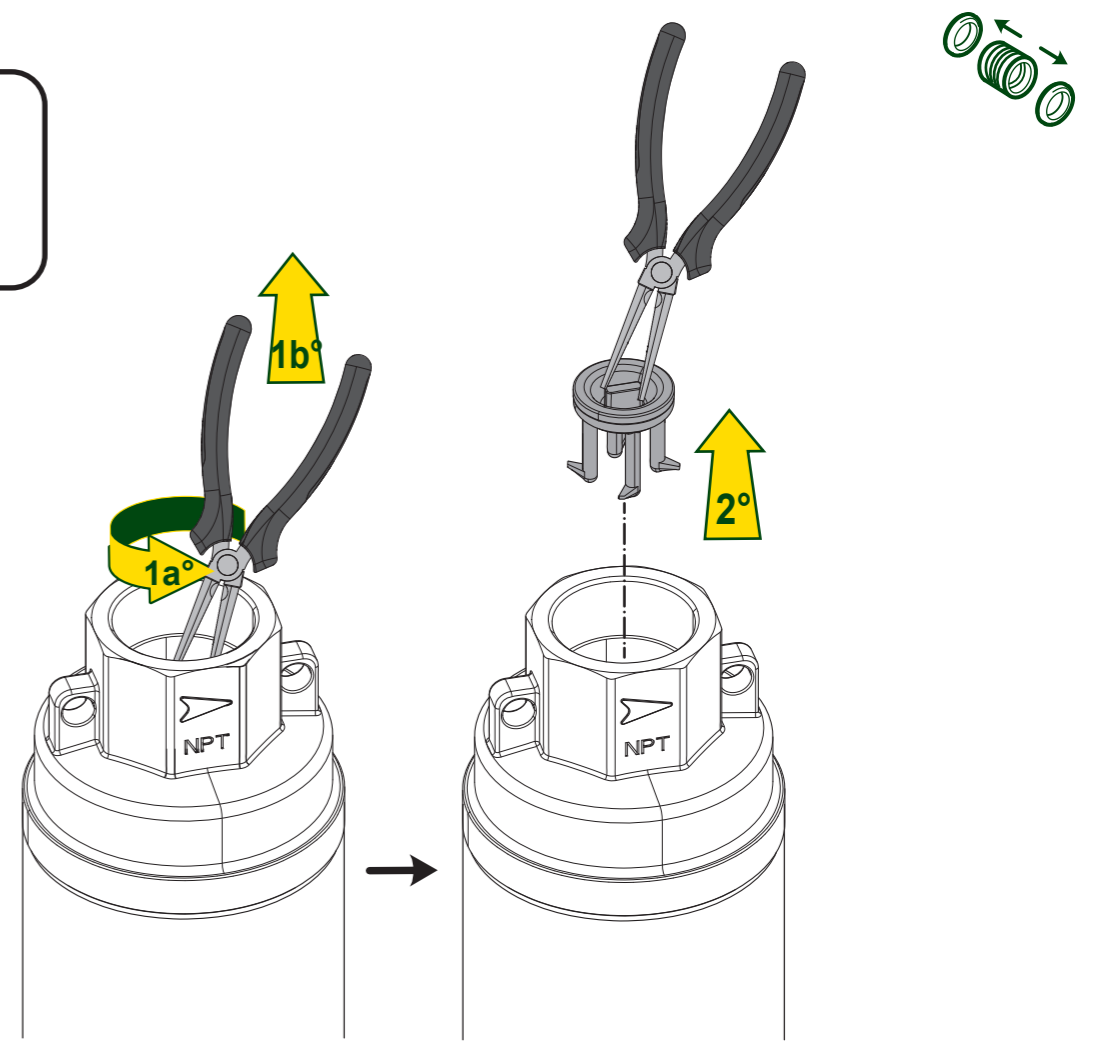

Gate valve

3m-9.8ft

10m-32.8ft

MAX 150 gr/m³

Max START 20/h

≥ 30 cm - 11.8 in

7

STD Single Phase

STD 2W Single Phase

US 3W Single Phase

US 2W Single Phase

8

Q xx + xx m³/h - gpm
m H xx + xx m - ft
230V/3/400V/3 6.9A/3.8
IP 55 I.C.L.F
MADE IN ITALY

1" 1/4 GAS

1" 1/4 NPT

2" GAS