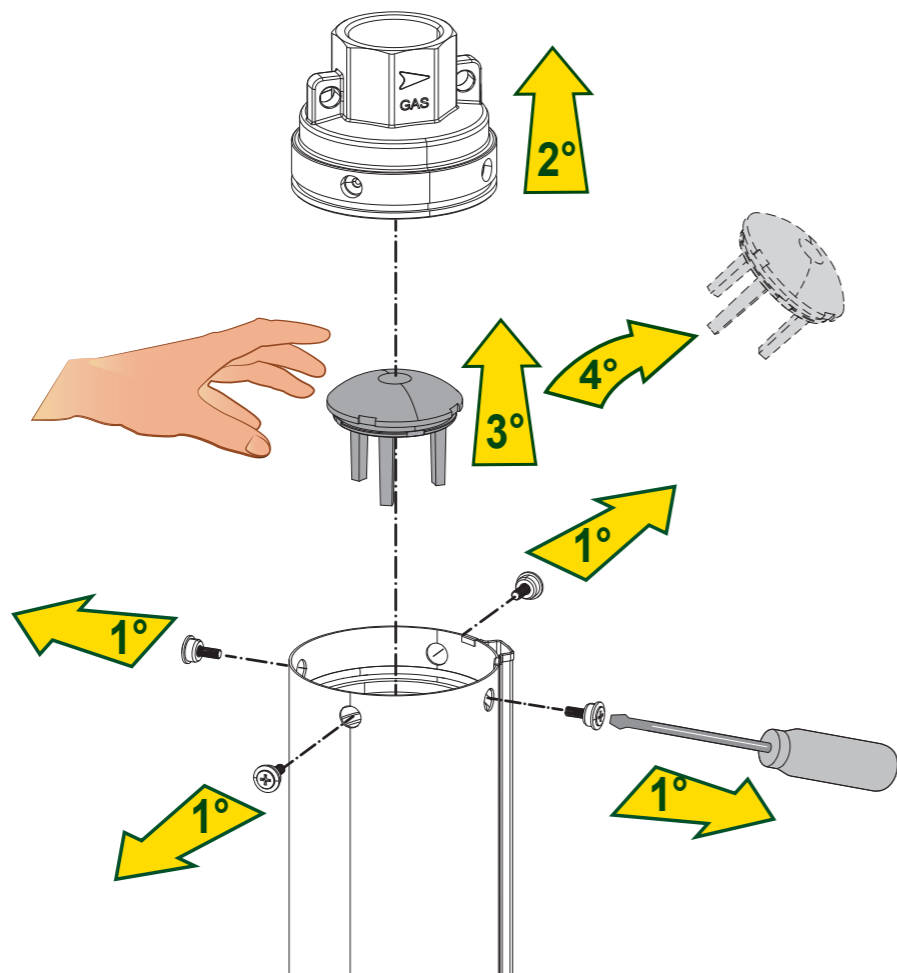

1" 1/4 GAS

1" 1/4 NPT

2" GAS

2" NPT