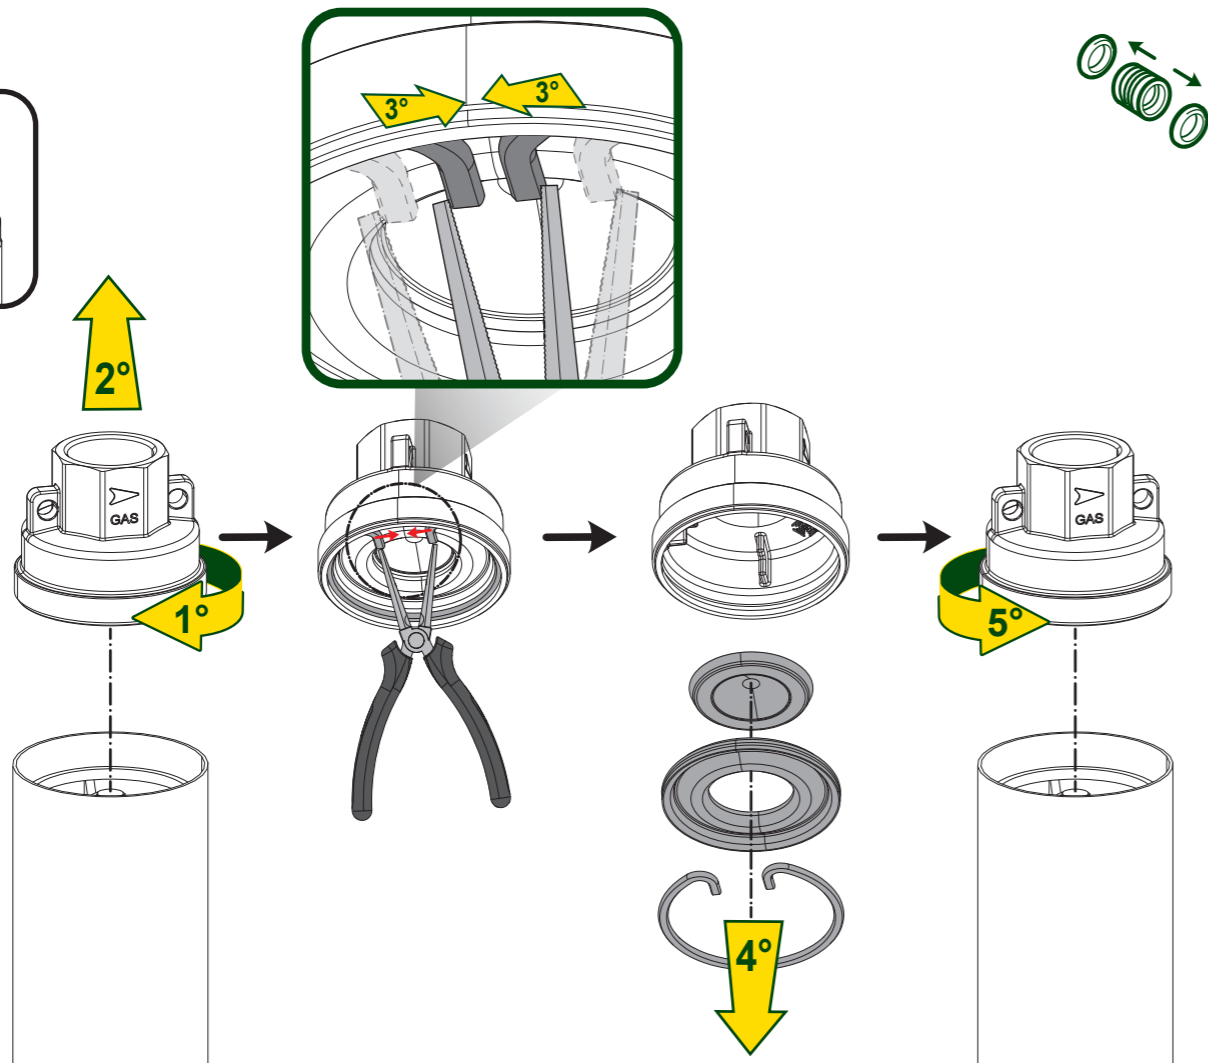

Gate valve

3m-9.8ft

10m-32.8ft

MAX 150 gr/m³

Max START 20/h

≥ 30 cm - 11.8 in

7

STD Single Phase

STD 2W Single Phase

US 3W Single Phase

US 2W Single Phase

8

Q xx + xx m³/h - gpm
m H xx + xx m - ft
230V/3/400V/3 6.9A/3.8
IP 55 I.C.L.F
MADE IN ITALY

1" 1/4 GAS

1" 1/4 NPT

2" GAS

2" NPT